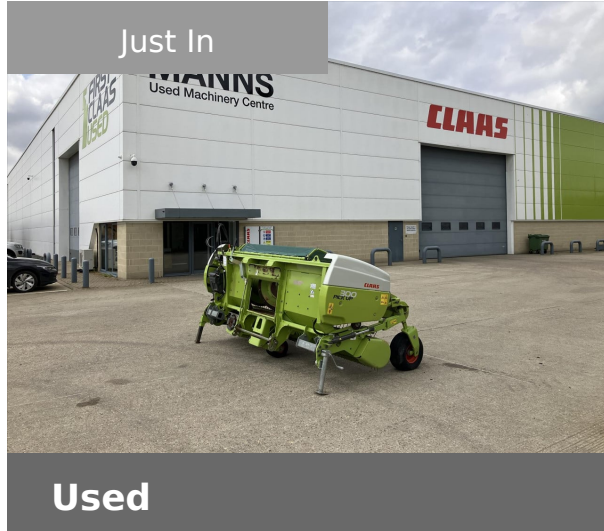

CLAAS PICK UP 300

[Ask for best price](#)

Contact details for Dealer

Branch:	Saxham
Branch Phone:	+44 (0)12847 77700
Contact:	Thom Graham
Mobile:	+44 (0)77109 04616
Stock number:	CL-I3502901

Machine Specifications

Price	Ask for best price	Year	2015
Make	CLAAS	Model	PICK UP 300
Stock Number	CL-I3502901		