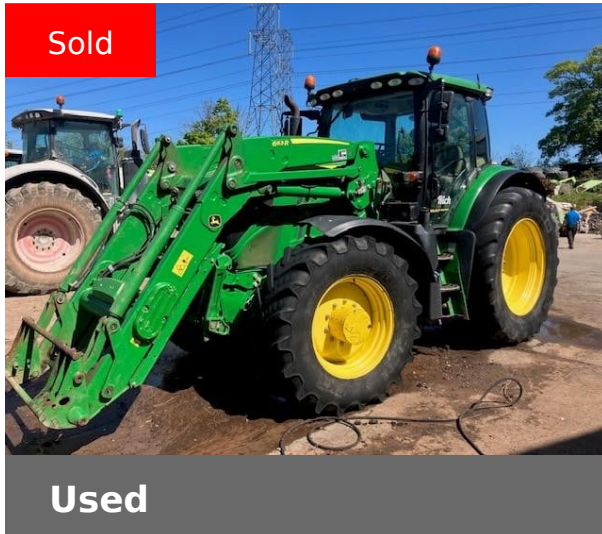

## John Deere USED R6155 C/W 663

### Machine Specifications

Price	<b>SOLD</b>	Year	<b>2019</b>
Make	<b>John Deere</b>	Model	<b>USED R6155 C/W 663</b>
Stock Number	<b>11019011</b>	Engine Hours	<b>6485</b>
Engine Type	<b>Engine EGR</b>	Road Speed	<b>50 KPH</b>
Condition	<b>Good</b>	Loader Make	<b>JD 663R</b>