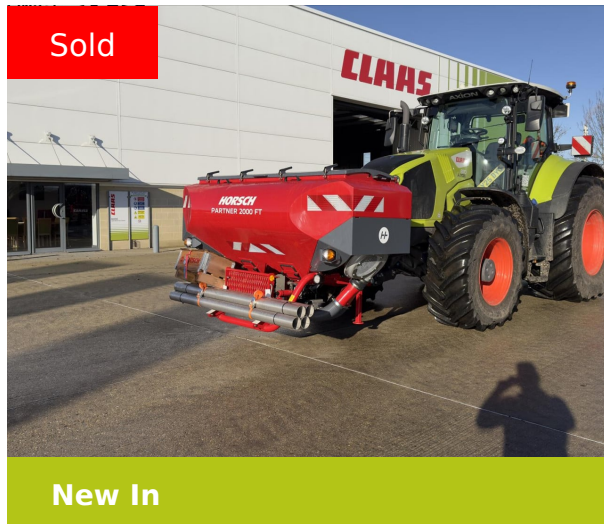

Horsch NEW 2025 PARTNER 2000 FT

Contact details for Dealer

Branch: **Norfolk**
Branch Phone: **+44 (0)13288 78071**
Contact: **Simon Bonfield**
Mobile: **+44 (0)78278 73671**
Stock number: **HS-01262313**

Machine Specifications

Price	SOLD	Year	2025
Make	Horsch	Model	NEW 2025 PARTNER 2000 FT
Stock Number	HS-01262313		