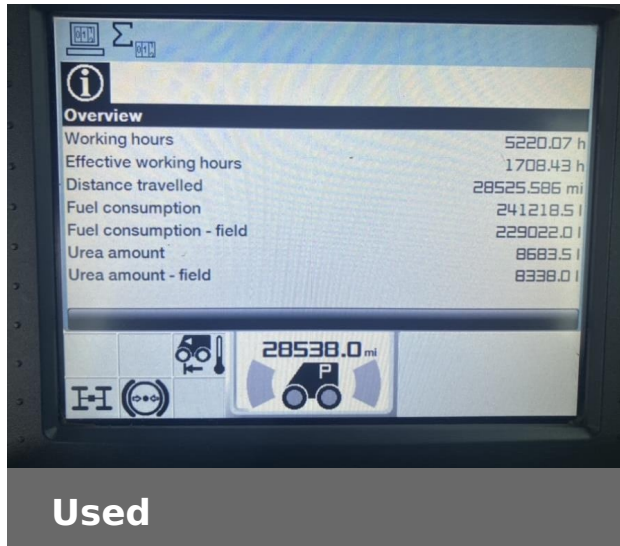

CLAAS XERION 5000 TRAC +

£155,000 (excl VAT)

Just In

Finance Example: From £2585 a month* (excl.VAT)

Contact details

Dealer:	CLAAS EASTERN
Branch:	Sleaford
Branch Phone:	(0)1529 303093
Contact:	Adam Stride
Mobile:	(0)79742 31031
Stock number:	CL-78300431.A

Machine Specifications

Price	£155,000 (excl VAT)	Year	2016
Make	CLAAS	Model	XERION 5000 TRAC +
Stock Number	CL-78300431.A	Engine Hours	5291
Engine Type	Engine AdBlue	Road Speed	50 KPH
Drive Type	Mechanical	Front Tyre Size / Condition	900/65R42 50%
Rear Tyre Size / Condition	900/65R42 50%	Condition	Excellent
Cab Type	Semi Active	Spools Rear	5
GPS Steering	✓	Front Linkage	✓
Front Weights	✓	Air Conditioning	✓
Air Brakes	✓	Electric Hydraulics	✓
Creep Speed			✓