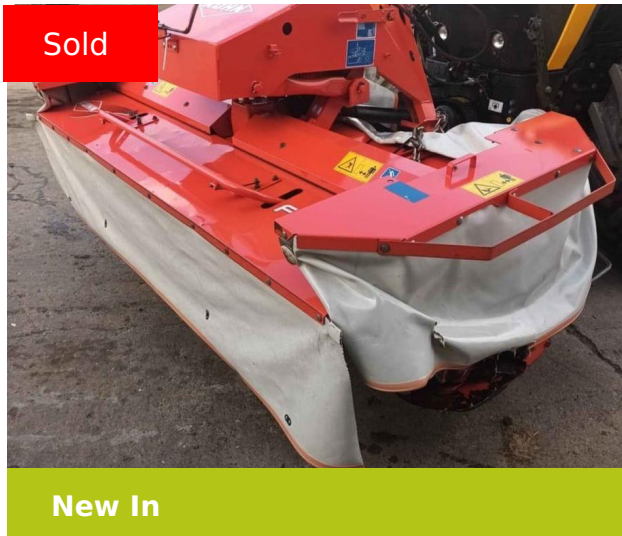

MORRIS CORFIELD

Kuhn FC280

Contact details

Dealer: MORRIS CORFIELD
Branch: Benthall
Branch Phone: (0)1952 881000
Contact:
Stock number: 11017731

Machine Specifications

Price	SOLD	Make	Kuhn
Model	FC280	Stock Number	11017731
Condition	Good		

Additional Information:

STRIGHT MOWER (NO COND)