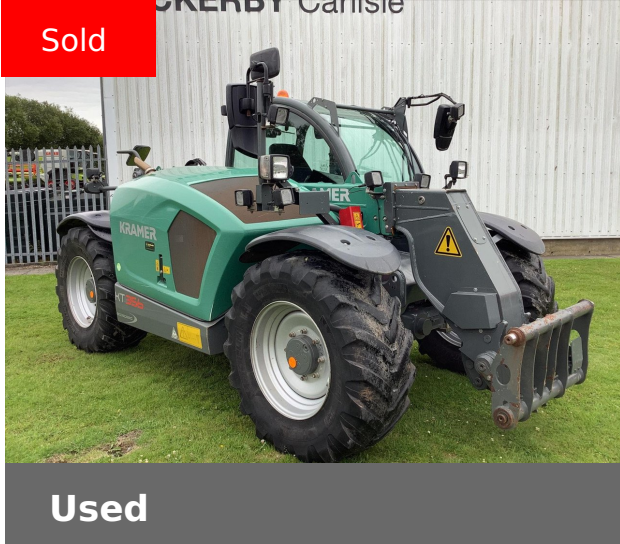

RICKERBY

Kramer KT356

Finance Example: From £875 a month* (excl.VAT)

Contact details

Dealer:	RICKERBY
Branch:	Carlisle
Branch Phone:	(0)1228 527521
Contact:	Paul Douglas
Mobile:	(0)7774 248880
Stock number:	11180662

Machine Specifications

Price	SOLD	Year	2019
Make	Kramer	Model	KT356
Stock Number	11180662	Engine Hours	2330
Engine Type	6	Road Speed (kph)	40 KPH
Headstock Type	Kramer	Drive Type	Hydro
Carriage Type	Kramer	Road Speed	460/70R24
Front Tyre Size / Condition	460/70R24 40%	Rear Tyre Size / Condition	460/70R24 40%
Condition	Excellent	Lift Height (m)	6
Lift Capacity (t)	3.5	SLI Working	Yes
Hyd Locking	✓	Boom Suspension	✓
Air Con	✓	Trailer Brakes	✓
Pick Up Hitch			✓