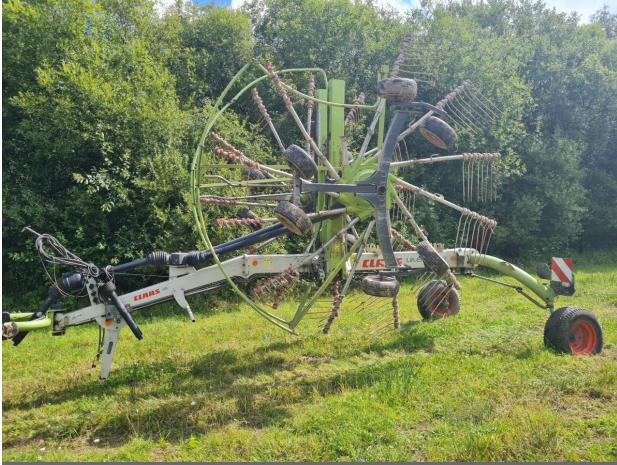

MORRIS CORFIELD

CLAAS LINER 2800 RAKE

£10,500 (excl VAT)

Used

Contact details

Dealer:	MORRIS CORFIELD
Branch:	Chester
Branch Phone:	(0)1829 749391
Contact:	Keith Parkinson
Mobile:	(0)7966 303114
Stock number:	11017605

Machine Specifications

Price	£10,500 (excl VAT)	Year	2010
Make	CLAAS	Model	LINER 2800 RAKE
Stock Number	11017605	Condition	Very good