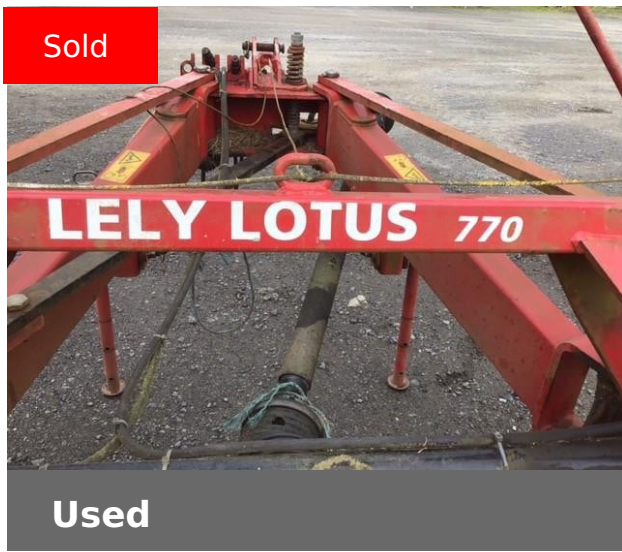

RIVERLEA

Lely 770 STABILO

Contact details

Dealer:	RIVERLEA
Branch:	Crymych
Branch Phone:	(0)1239 831733
Contact:	Colin Davies
Mobile:	(0)79770 66813
Stock number:	21089518

Machine Specifications

Price	SOLD	Year	2018
Make	Lely	Model	770 STABILO
Stock Number		21089518	