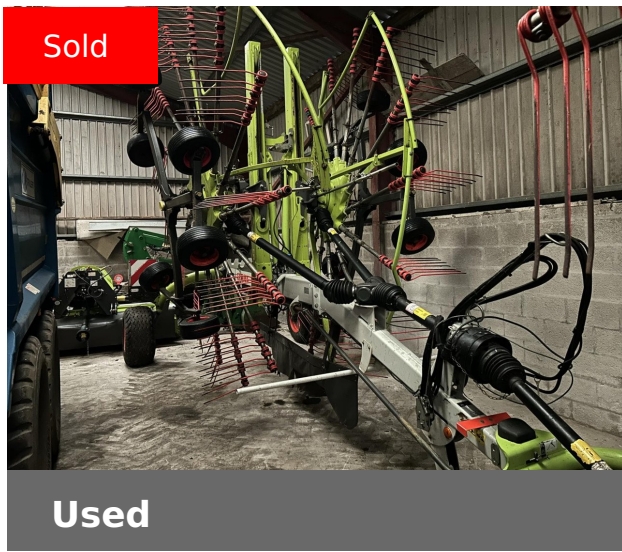

## CLAAS USED LINER 2900

### Machine Specifications

Price	<b>SOLD</b>	Year	2016 (1st used 2017)
Make	CLAAS	Model	USED LINER 2900
Stock Number	71044740	Condition	Good