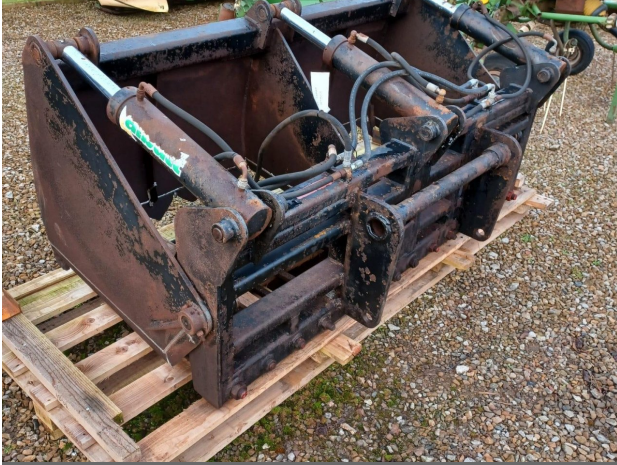

RICKERBY

Albutt 2.25 SHEAR GRAB

£1,250 (excl VAT)

Used

Contact details

Dealer:	RICKERBY
Branch:	Carlisle
Branch Phone:	(0)1228 527521
Contact:	Jacob Holland
Mobile:	(0)7774 259838
Stock number:	11179225

Machine Specifications

Price	£1,250 (excl VAT)	Year	Unkown
Make	Albutt	Model	2.25 SHEAR GRAB
Stock Number	11179225	Condition	Average

Additional Information:

KV Tines, 3 Ram