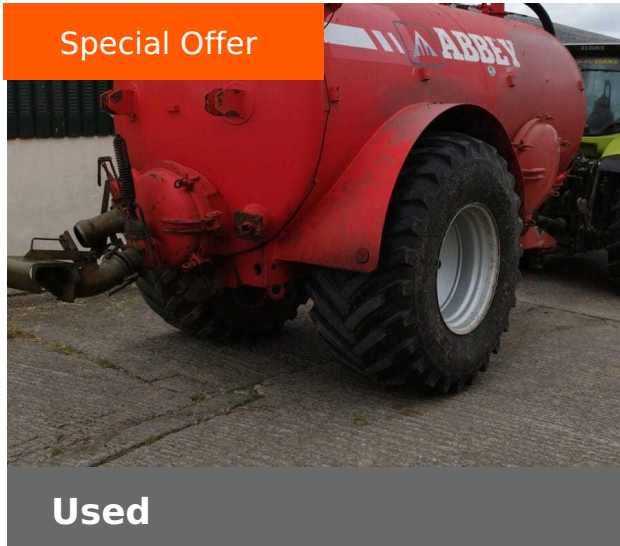

RICKERBY

Abbey NEW 2500R

Now £6,950

Was £10,500 (excl VAT)

Special Offer

Contact details

Dealer:	RICKERBY
Branch:	Carlisle
Branch Phone:	(0)1228 527521
Contact:	Jacob Holland
Mobile:	(0)7774 259838
Stock number:	11177223

Machine Specifications

Price	Now £6,950 Was £10,500 (excl VAT)	Year	2014
Make	Abbey	Model	NEW 2500R
Stock Number	11177223	Condition	Good

Additional Information:

Herbst red, W/A PTO, BKT wheels