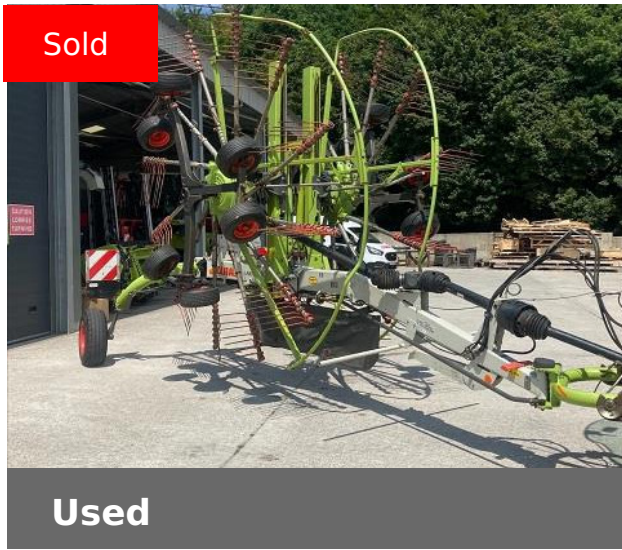

HAMBLYS

CLAAS USED LINER 2800

Contact details

Dealer:	HAMBLYS
Branch:	Launceston
Branch Phone:	(0)1566 772938
Contact:	Stewart Patten
Mobile:	(0)7889 768291
Stock number:	11022185

Machine Specifications

Price	SOLD	Year	2015
Make	CLAAS	Model	USED LINER 2800
Stock Number	11022185	Condition	Good

Additional Information:

Individual rotor lift, working width 7.50 m - 8.20 mm, 2 swath rotors, 12 tine arms per rotor, 4 dual tines per tine arm, 300/80-15.3 Wheels