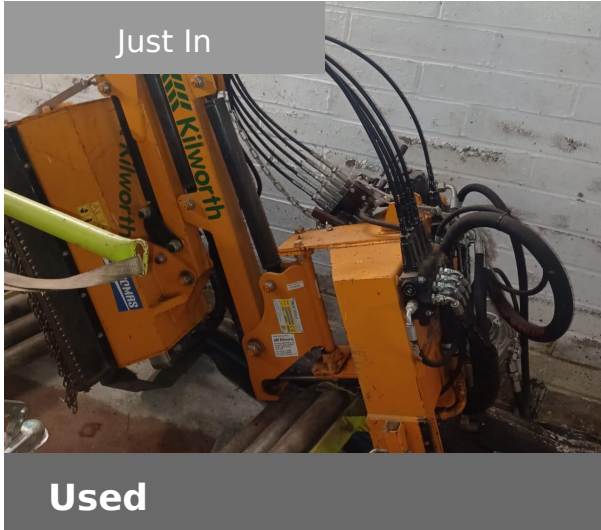

RICKERBY

Kilworth BS72DS30

£2,900 (excl VAT)

Contact details

Dealer:	RICKERBY
Branch:	Bowburn
Branch Phone:	+44 (0)19137 72510
Contact:	Lewis Tweddall
Mobile:	+44 (0)77348 56957
Stock number:	41189491

Machine Specifications

Price	£2,900 (excl VAT)	Year	2014
Make	Kilworth	Model	BS72DS30
Stock Number	41189491	Condition	Excellent

Additional Information:

Compact tractor Hedge cutter, cable control, 0.8mtr head, A frame