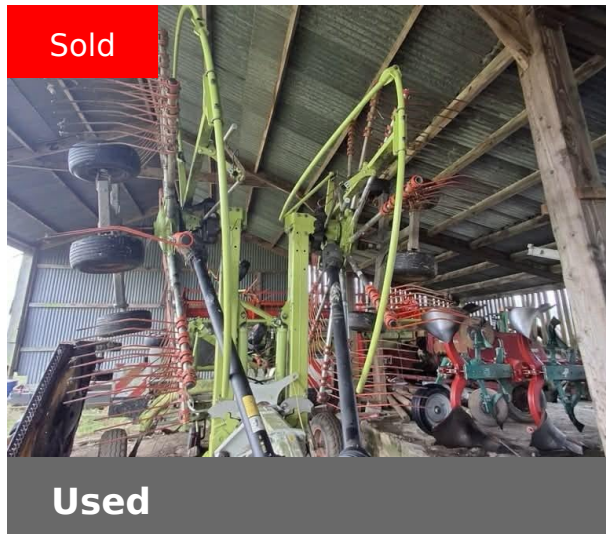

RICKERBY

CLAAS USED LINER 2600

SOLD

Contact details

Dealer:	RICKERBY
Branch:	Hexham
Branch Phone:	+44 (0)14346 04131
Contact:	Liam Johnston
Mobile:	+44 (0)77742 48862
Stock number:	71189411

Machine Specifications

Price	SOLD	Year	2015
Make	CLAAS	Model	USED LINER 2600
Stock Number	71189411	Condition	Very good

Additional Information:

Rear steering axel, Crop curtain, Due in start June