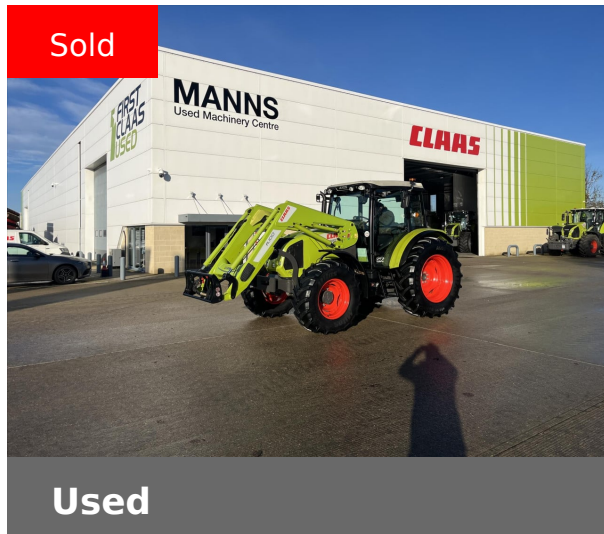

CLAAS USED 2016 AXOS 340CX C/W FL100

SOLD

Contact details

Dealer:	MANNNS
Branch:	Saxham
Branch Phone:	+44 (0)12847 77700
Contact:	Thom Graham
Mobile:	+44 (0)77109 04616
Stock number:	CL-A2222460.A

Machine Specifications

Price	SOLD	Year	2015
Make	CLAAS	Model	USED 2016 AXOS 340CX C/W FL100
Stock Number	CL-A2222460.A	Engine Hours	2032
Road Speed	40 KPH	Drive Type	Mechanical
Front Tyre Size / Condition	380	Rear Tyre Size / Condition	420
Condition	Excellent	Loader Make	FL100
Spools Rear	2		