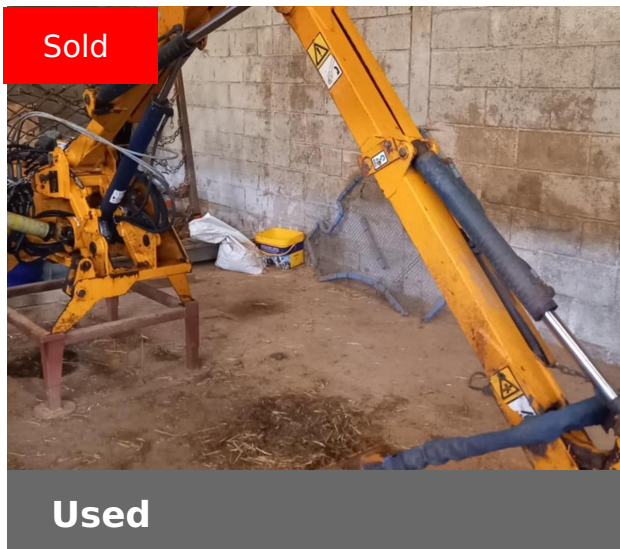

RICKERBY

Bomford USED B467

Contact details

Dealer:	RICKERBY
Branch:	Carnforth
Branch Phone:	(0)1524 720290
Contact:	Rob Bell
Mobile:	(0)7831 256115
Stock number:	31182710

Machine Specifications

Price	SOLD	Year	1996
Make	Bomford	Model	USED B467
Stock Number	31182710	Condition	Good

Additional Information:

Cable control, 1.2m head, 3 point linkage