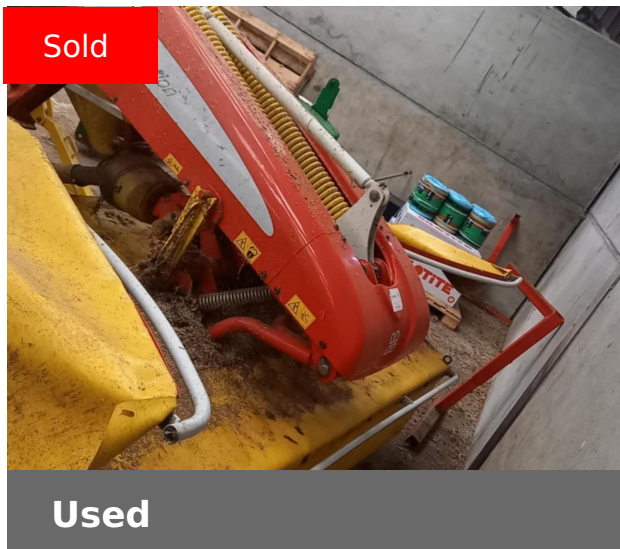

RICKERBY

Pottinger USED 301 ALPHA MOT

Contact details

Dealer:	RICKERBY
Branch:	Carnforth
Branch Phone:	(0)1524 720290
Contact:	Rob Bell
Mobile:	(0)7831 256115
Stock number:	31182691

Machine Specifications

Price	SOLD	Year	2013
Make	Pottinger	Model	USED 301 ALPHA MOT
Stock Number	31182691	Condition	Very good

Additional Information:

Front mower, A frame, Additional wear skids