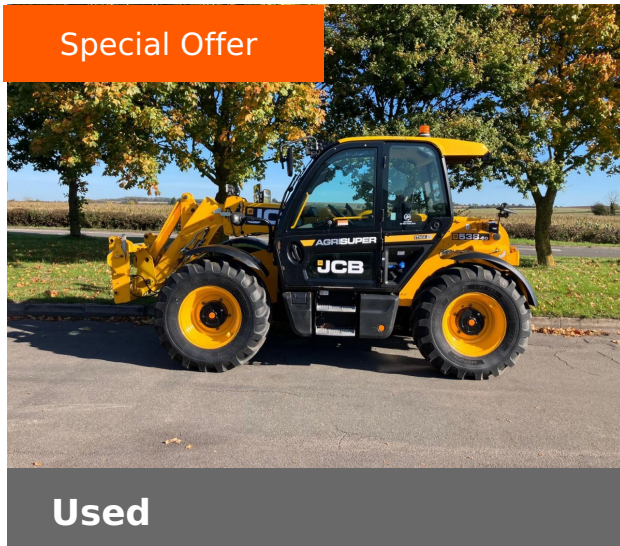

CLAAS EASTERN

Jcb 538-60 AGRI SUPER

Now £62,000

Was £65,000 (excl VAT)

Special Offer

Finance Example: From £1035 a month* (excl.VAT)

Contact details

Dealer:	CLAAS EASTERN
Branch:	Sleaford
Branch Phone:	(0)1529 303093
Contact:	
Stock number:	JC-JCB5XJOYKM3064174

Machine Specifications

Price	Now £62,000 Was £65,000 (excl VAT)	Year	2021
Make	Jcb	Model	538-60 AGRI SUPER
Stock Number	JC-JCB5XJOYKM3064174	Engine Hours	2763
Engine Type	6m	Road Speed (kph)	40 KPH
Headstock Type	JCB Q Fit	Drive Type	Powershift
Carriage Type	Hydraulic	Road Speed	460/70 R24
Front Tyre Size / Condition	460/70 R24 40%	Rear Tyre Size / Condition	460/70 R24 40%
Condition	Very good	Lift Height (m)	6m
Lift Capacity (t)	3.8T	SLI Working	Yes
Lola	✓	Hyd Locking	✓
Data Tag	✓	Boom Suspension	✓
Air Con	✓	Trailer Brakes	✓
Pick Up Hitch			✓