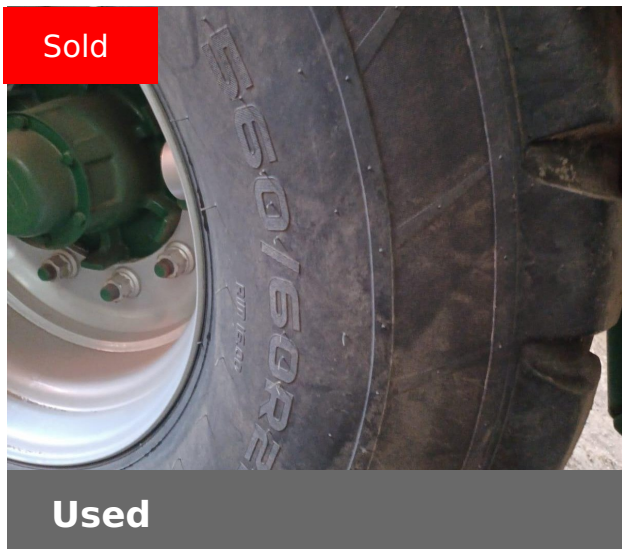

RICKERBY

Bailey USED TB15

Contact details

Dealer:	RICKERBY
Branch:	Bowburn
Branch Phone:	(0)191 377 2510
Contact:	Lewis Tweddall
Mobile:	(0)7734 856957
Stock number:	41180697

Machine Specifications

Price	SOLD	Year	2020-02
Make	Bailey	Model	USED TB15
Stock Number	41180697	Condition	Excellent

Additional Information:

900mm Silage Sides, +150mm on depth, Hydraulic Brakes/Load sensing, Hydraulic Weigher, Hinged Rear Drawbar, Plastic Mudguards and Flaps, Nokian 560/60R22.5 Tyres, Screw Jack and Carrier, Front Flaps