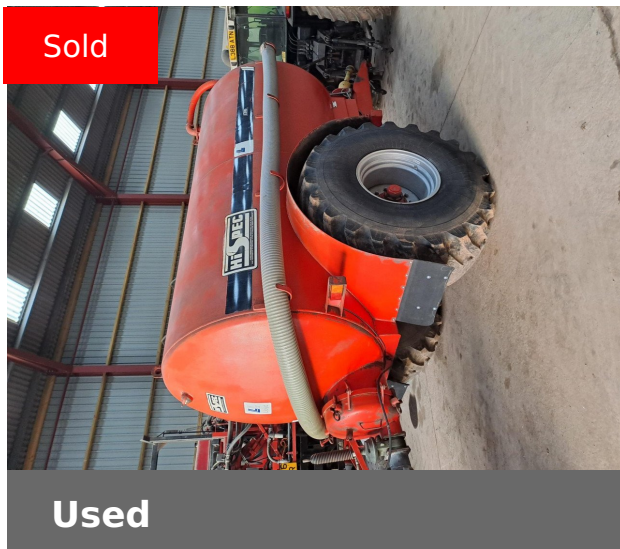

RICKERBY

S/H Machinery For ALL Machines USED 2300

Contact details

Dealer:	RICKERBY
Branch:	Penrith
Branch Phone:	(0)1768 863718
Contact:	Michael Hunter
Mobile:	(0)77742 59840
Stock number:	21180428

Machine Specifications

Price	SOLD	Year	2005
Make	S/H Machinery For ALL Machines	Model	USED 2300
Stock Number	21180428	Condition	Very good

Additional Information:

28.1 wheels