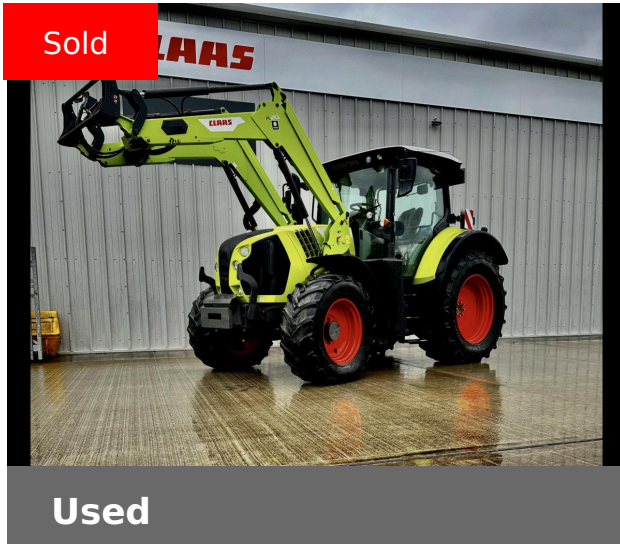

CLAAS USED ARION 610 CIS

Finance Example: From £745 a month* (excl.VAT)

Contact details

Dealer:	GORDONS
Branch:	Whauphill
Branch Phone:	(0)1988 840201
Contact:	Robert McHarrie
Stock number:	21044427

Machine Specifications

Price	SOLD	Year	2020
Make	CLAAS	Model	USED ARION 610 CIS
Stock Number	21044427	Engine Hours	4597
Engine Type	Engine AdBlue	Road Speed	40 KPH
Drive Type	Mechanical	Front Tyre Size / Condition	480/65R28 30%
Rear Tyre Size / Condition	600/65R38 30%	Condition	Good
Loader Make	Claas	Cab Type	4 pillar
Spools Rear			3