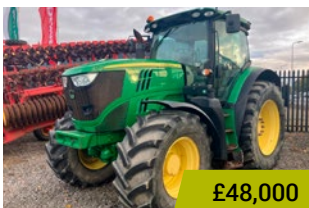

£48,000

JOHN DEERE 6190R
40 (kph), 190 hp, 5082 Engine hours, 600/65 R28 Fronts, 650/65 R42 Rears
Year: 2015 Stock No: JD-1L06190RLBK7035