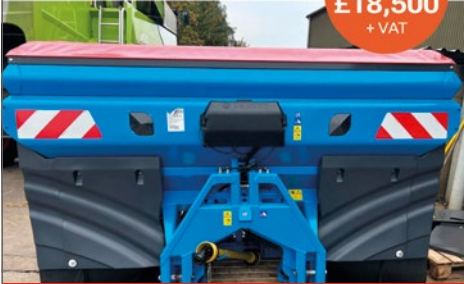

### Lemken POLARIS 16/3200

Shop soiled

Special Offer  
**£18,500**  
+ VAT

Clearance