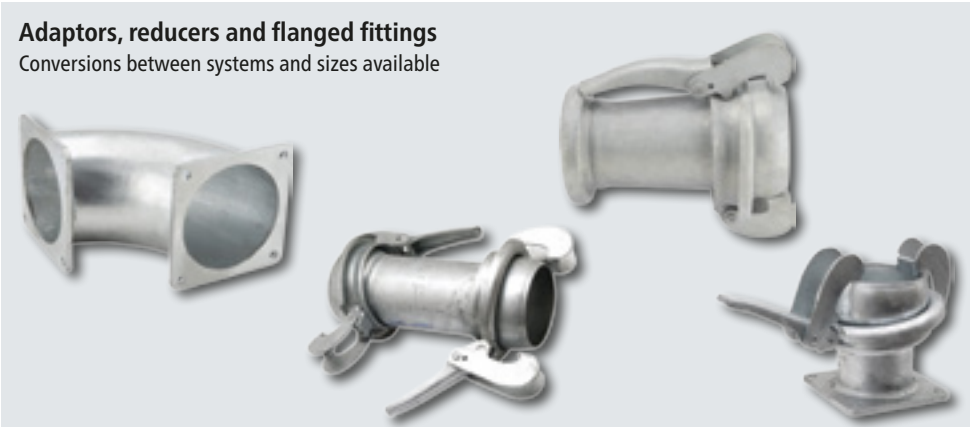

### Hose connections - Original or high quality replacement parts

Wide range hose connections with accessories available in the form of Bauer, Perrot, Storz, Camlock and more.

### Adaptors, reducers and flanged fittings

Conversions between systems and sizes available