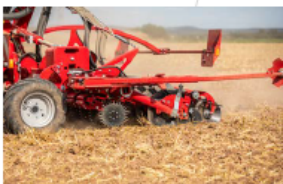

Ideal Partner Combinations

Maestro TX

Maestro RV/RX

Versa SL

Partner FT

The HORSCH Partner FT is mounted to the front of the tractor. The combination with different HORSCH 3-point implements makes the Partner FT an all-rounder that can be used in all situations. The compact design of the Partner FT allows for an optimum visibility to the front.

Express KR

Taro

Avatar SL

Sprinter SL

Finer