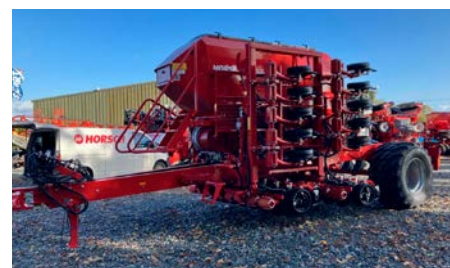

NEW **£3,500**

CHERRY PRODUCT BOX SMART
DELUX + 1200KG
Year: 2024
Stock No: CW-CP8319

Telehandler – Cultivation, Drills & Tillage

NEW **£2,800**

**CHERRY PRODUCTS BOX
SMART STD + 1200KG**

Year: 2024
Stock No: CW-CP8318

NEW **£136,400**

**HORSCH AVATAR 6 SD G&F
3 HOPPER & MINI DRILL FITTED
DEMO**

Year: 2023
Stock No: HS-21272041 / HS-10129300

NEW **£129,950**

**HORSCH AVATAR 6 SD G&F
3 HOPPER RID**

Year: 2023
Stock No: HS-21272046