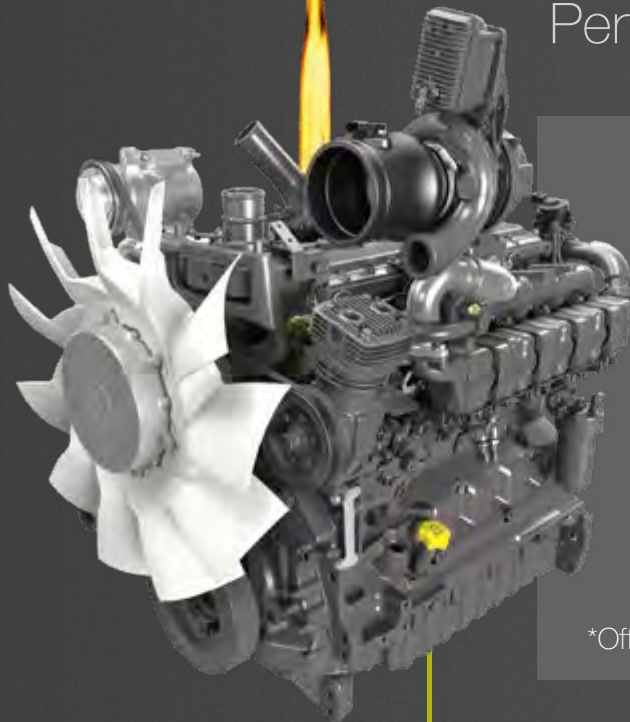

CLAAS Lubricants

Performance you can trust.

SPECIAL OFFER

for every barrel ordered* receive one pair of CLAAS overalls.