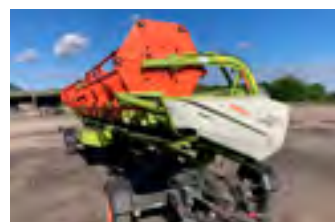

USED

CLAAS LEXION 8800TT

£317,500

12.3m VARIO, 1077 Engine hours, 757 Drum hours, 500/85 R34 Rears Year: 2020
Stock No: CL-C8600104.A

USED

CLAAS V1050 CUTTERBAR

£24,000

10.5m VARIO c/w Side knife Year: 2016
Stock No: CL-52902350