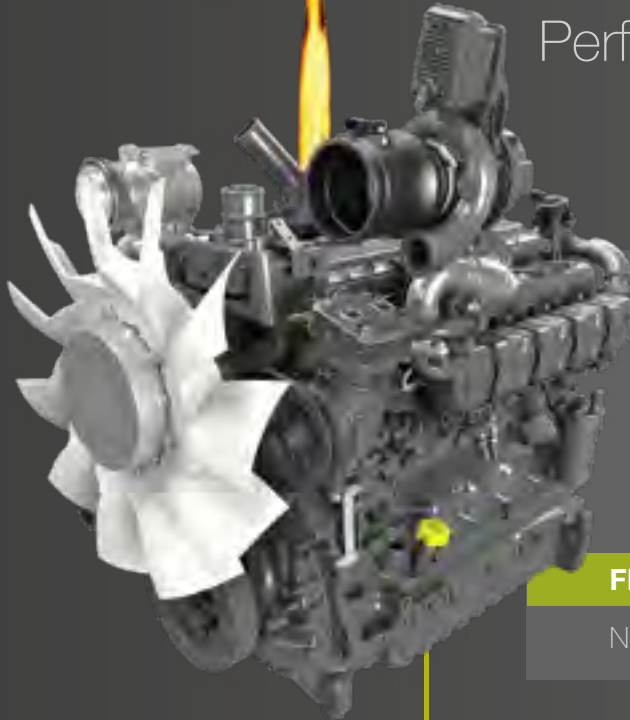

CLAAS Lubricants

Performance you can trust.

SPECIAL OFFER

for every barrel ordered*

1 box of 24 x **EP2 grease cartridges**