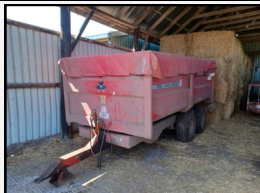

CLAAS Scorpion 6030,  
2011, 6800hrs,  
**Stock no 41179861 (LT)**

24ft Bale trailer, 2011  
**£6900.00**  
Stock no 21176983 (MH)

Massey 700 SM8, 1996  
**£4850.00**  
Stock no 11178222 (JH)

Bateson 26TP, 2018  
**£2600.00**  
Stock no 41178038 (LT)