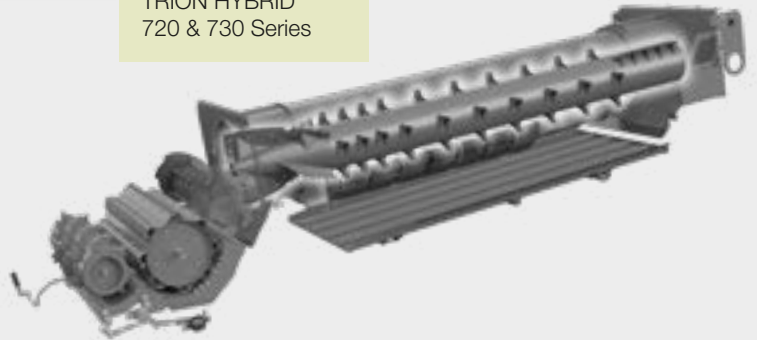

TRION 750

CLAAS produce combines with a wide range of threshing & straw separation systems. All designed for Northern European conditions with header widths from 4 to 13.8m.

TRION HYBRID
720 & 730 Series