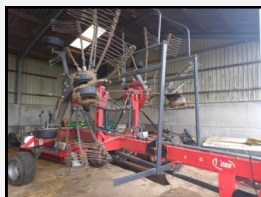

Vicon Andex 804, 2017
£10500.00
Stock no 31179228 (RB)