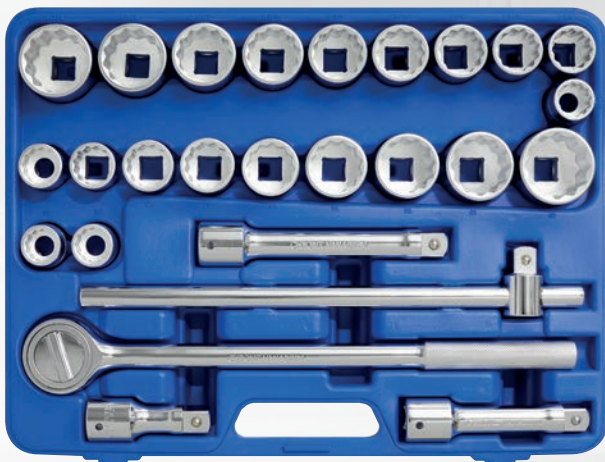

- Min./Max. Saddle Height: 100/533mm.
- Heavy base design and large jacking saddle for increased load stability.
- Universal joint release mechanism allows safer, more controlled lowering of the jack.
- Rocket Lift feature brings lifting arm into contact with jacking point with minimal pumps.
- Polyurethane wheels for smoother manoeuvrability and helps prevent damage to workshop floor.
- Magnetic wheel nut retention tray.
- Protective jack handle sleeve helps prevent accidental damage to car bodywork.
- 2 Year Guarantee - 2nd year subject to T&Cs and registration on website (www.sealey.co.uk).
- **Model No. 4040AG**
- List Price £259.95

SPECIAL PRICE
£189.95

26pc 3/4" Sq Drive 12-point WallDrive® Socket Set Metric/Imperial

Premier

LIFETIME GUARANTEE

3/4" Sq. Drive

12pt WALLDRIVE®

- Manufactured from heat treated, drop-forged Chrome Vanadium steel, fully polished for corrosion resistance.
- WallDrive® sockets grip the flats of the fixing giving maximum torque transfer.
- Metric: 22-46mm.
- Imperial: 15/16"-1-3/4".
- Supplied in heavy-duty impact resistant storage case.
- **Model No. AK2582**
- List Price £219.95

SPECIAL PRICE
£187.50

32pc Tap & Die Set Split Dies

32pc Split Dies MM

- M3 to M12 alloy steel tap and die set.
- Taps supplied in three types for each size, taper (starting), second tap (intermediate) and plug (bottoming).
- Matched by equivalent sized dies.
- Provides all functions required for a professional engineer.
- Includes Tap Wrench, Steel Die Handle, Screw Pitch Gauge, Screwdriver.
- **Model No. AK3015**
- List Price £53.95