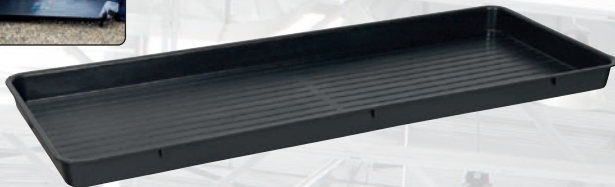

SPECIAL PRICE
£187.50

32pc Tap & Die Set Split Dies

32pc Split Dies MM

- M3 to M12 alloy steel tap and die set.
- Taps supplied in three types for each size, taper (starting), second tap (intermediate) and plug (bottoming).
- Matched by equivalent sized dies.
- Provides all functions required for a professional engineer.
- Includes Tap Wrench, Steel Die Handle, Screw Pitch Gauge, Screwdriver.
- **Model No. AK3015**
- List Price £53.95

SPECIAL PRICE
£45.85

8-Function Hi-Vis Digital Multimeter with Thermocouple

- Heavy-duty general-purpose multimeter with clear and easy-to-read LCD display.
- Features data-hold function, temperature probe and diode test facility.
- Housed in rugged rubber boot with integral stand.
- Supplied with full set of leads and probes.
- Measures: AC and DC Voltage, DC Current, Resistance, Temperature, Audible Continuity, Diode/Transistor Verification Mode.
- **Model No. MM20HV**
- List Price £25.95

SPECIAL PRICE
£22.05

15L Low Profile Drip Tray

15L  Made in Great Britain

- Low profile drip tray manufactured from hard-wearing recycled polypropylene.
- Has a broad appeal to both the classic car user and general mechanic.
- Purpose-made for the recovery of oil and fluids, this drip tray can be left under most vehicles due to the low profile design.
- Extra-long in order to cover drips from both engine and gearbox.
- **Model No. DRPL15**
- List Price £21.45