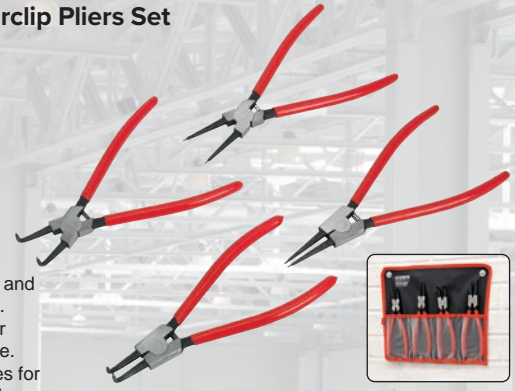

4pc 230mm Circlip Pliers Set

Premier

LIFETIME GUARANTEE