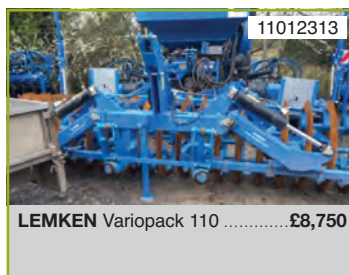

Used Machinery Available NOW!

Prices exclude VAT. For more choice visit:
www.morriscorfield.co.uk

USED FORAGER		EngHrs	CylHrs	PickUp	Condition	Price	Ref.
2019	CLAAS JAGUAR 970				Good	£235,000	11014048
2018	CLAAS JAGUAR 950	2015	1422	3m	Excel	£189,000	11013962
2018	CLAAS JAGUAR 860				Excel	£152,500	11014011
2015	CLAAS JAGUAR 860				Good	£140,000	11014266
2016	CLAAS JAGUAR 860 T4				Excel	£130,000	11014004
2014	CLAAS JAGUAR 860	2900	2100	3m	Good	£110,000	11014310
2012	CLAAS JAGUAR 950				Good	£95,000	11014052
2009	CLAAS JAGUAR 890 SP	5524	4042		Good	£59,500	11014158
1999	CLAAS JAGUAR 840				Aver	£15,000	11014349

USED HEADER		EngHrs	CylHrs	PickUp	Condition	Price	Ref.
CLAAS RUR 450					Good	£5,750	11013781

USED TRACTOR		EngHrs	CylHrs	PickUp	Condition	Price	Ref.
2016	CLAAS AXION 830	6500			VGood	£59,900	11013705
2017	CLAAS ARION 650	3500			Good	£56,000	11013687
2016	CLAAS ARION 540 CMA	2600			Excel	£52,000	11013944
2013	VALTRA T153 HI TEC	3600			Excel	£47,000	11014399
2016	JOHN DEERE 145M	2350			Excel	£45,000	11014063
2016	JOHN DEERE 145M				Excel	£45,000	11014057
2013	CLAAS ARION 650 CEB	3800			Excel	£44,000	11013938
2016	JOHN DEERE 145M	2724			Excel	£44,000	11014060
2014	CLAAS ARION 640	3269			Good	£42,000	11014203
2012	CLAAS AXION 820	5730			Good	£37,500	11013235
2013	CLAAS ARION 650	7082			VGood	£36,750	11014323
2010	CLAAS ARION 620 CIS	5100			Excel	£32,000	11013935
2012	CLAAS AXION 850	10241			Good	£28,000	11014036
2012	CLAAS ARION 640	7866			Good	£26,000	11014023
2006	CLAAS ARES 836				Good	£24,750	11014374
2004	MCCORMICK MTX 135	8650			Good	£23,500	11013644
2005	CLAAS ARES 826	7898			Good	£20,000	11010233
2005	CLAAS ARES 826	7500			Good	£20,000	11013583
1999	CASE CS110 SPECAIL	9000			VGood	£14,500	11013755
1992	CASE 895 XL SUPER	4000			Good	£11,750	11014302

USED TELEHANDLER		EngHrs	Condition	Price	Ref.
2018	SCHAFFER 9630T	2900	VGood	£54,500	11014190
2018	SCHAFFER 9630T	3000	Excel	£49,000	11014400
2019	DIECI AGRI	2000	VGood	£40,000	11013508
2015	CLAAS SCORPION 9055		Good	£33,950	11014347
2014	CLAAS SCORPION 7035		Good	£25,000	11013292

USED BALER-ROUND		Condition	Price	Ref.
2014	CLAAS ROLLANT 455RC	Excel	£18,950	11014082
2000	JOHN DEERE 380 C	Good	£5,250	11014090

USED BALER-SQUARE		Condition	Price	Ref.
2018	CLAAS QUADRANT 5200	Good	£63,000	11014201