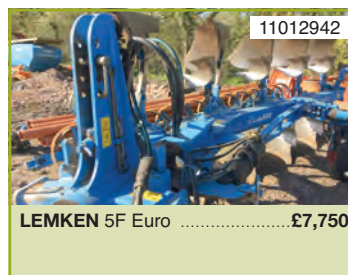

1999 **MAJOR** Roller Topper**£2,950**

Used Machinery Available NOW!

Prices exclude VAT. For more choice visit:
www.morriscorfield.co.uk

USED FORAGER		EngHrs	CylHrs	PickUp	Condition	Price	Ref.
2019	CLAAS JAGUAR 970				Good	£235,000	11014048
2018	CLAAS JAGUAR 950	2015	1422	3m	Excel	£189,000	11013962
2018	CLAAS JAGUAR 860				Excel	£152,500	11014011
2015	CLAAS JAGUAR 860				Good	£140,000	11014266
2016	CLAAS JAGUAR 860 T4				Excel	£130,000	11014004
2014	CLAAS JAGUAR 860	2900	2100	3m	Good	£110,000	11014310
2012	CLAAS JAGUAR 950				Good	£95,000	11014052
2009	CLAAS JAGUAR 890 SP	5524	4042		Good	£59,500	11014158
1999	CLAAS JAGUAR 840				Aver	£15,000	11014349