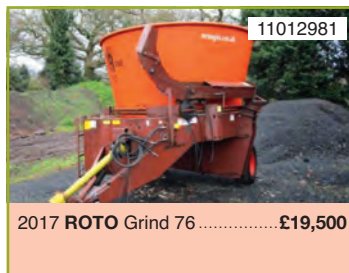

Used Machinery Available NOW!

Prices exclude VAT. For more choice visit:
www.morriscorfield.co.uk

USED FORAGER		EngHrs	CylHrs	PickUp	Condition	Price	Ref.
2019	CLAAS JAGUAR 970				Good	£235,000	11014048
2018	CLAAS JAGUAR 950	2015	1422	3m	Excel	£189,000	11013962
2018	CLAAS JAGUAR 860				Excel	£152,500	11014011
2015	CLAAS JAGUAR 860				Good	£140,000	11014266
2016	CLAAS JAGUAR 860 T4				Excel	£130,000	11014004
2014	CLAAS JAGUAR 860	2900	2100	3m	Good	£110,000	11014310
2012	CLAAS JAGUAR 950				Good	£95,000	11014052
2009	CLAAS JAGUAR 890 SP	5524	4042		Good	£59,500	11014158
1999	CLAAS JAGUAR 840				Aver	£15,000	11014349

USED HEADER		EngHrs	CylHrs	PickUp	Condition	Price	Ref.
CLAAS RUR 450					Good	£5,750	11013781

USED TRACTOR		EngHrs	CylHrs	PickUp	Condition	Price	Ref.
2016	CLAAS AXION 830	6500			VGood	£59,900	11013705
2017	CLAAS ARION 650	3500			Good	£56,000	11013687
2016	CLAAS ARION 540 CMA	2600			Excel	£52,000	11013944
2013	VALTRA T153 HI TEC	3600			Excel	£47,000	11014399
2016	JOHN DEERE 145M	2350			Excel	£45,000	11014063
2016	JOHN DEERE 145M				Excel	£45,000	11014057
2013	CLAAS ARION 650 CEB	3800			Excel	£44,000	11013938
2016	JOHN DEERE 145M	2724			Excel	£44,000	11014060
2014	CLAAS ARION 640	3269			Good	£42,000	11014203
2012	CLAAS AXION 820	5730			Good	£37,500	11013235
2013	CLAAS ARION 650	7082			VGood	£36,750	11014323
2010	CLAAS ARION 620 CIS	5100			Excel	£32,000	11013935
2012	CLAAS AXION 850	10241			Good	£28,000	11014036
2012	CLAAS ARION 640	7866			Good	£26,000	11014023
2006	CLAAS ARES 836				Good	£24,750	11014374
2004	MCCORMICK MTX 135	8650			Good	£23,500	11013644
2005	CLAAS ARES 826	7898			Good	£20,000	11010233
2005	CLAAS ARES 826	7500			Good	£20,000	11013583
1999	CASE CS110 SPECAIL	9000			VGood	£14,500	11013755
1992	CASE 895 XL SUPER	4000			Good	£11,750	11014302

USED TELEHANDLER		EngHrs	Condition	Price	Ref.
2018	SCHAFFER 9630T	2900	VGood	£54,500	11014190
2018	SCHAFFER 9630T	3000	Excel	£49,000	11014400
2019	DIECI AGRI	2000	VGood	£40,000	11013508
2015	CLAAS SCORPION 9055		Good	£33,950	11014347
2014	CLAAS SCORPION 7035		Good	£25,000	11013292

USED BALER-ROUND		Condition	Price	Ref.
2014	CLAAS ROLLANT 455RC	Excel	£18,950	11014082
2000	JOHN DEERE 380 C	Good	£5,250	11014090

USED BALER-SQUARE		Condition	Price	Ref.
2018	CLAAS QUADRANT 5200	Good	£63,000	11014201