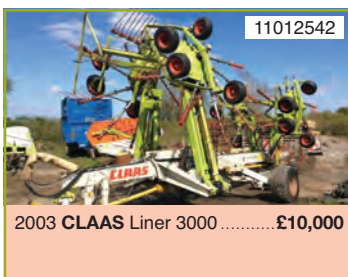

11012156

2005 **CLAAS** Ares 656.....**£18,000**

11012770

1994 **CASE** 4230.....**£12,000**

11011727

2011 **SCHAEFFER** 9310T.....**£34,000**  
 Engine Hours 5000

11013111

2013 **CLAAS** Liner 3500HH.....**£21,950**

# Used Machinery Available NOW!

Prices exclude VAT. For more choice visit:  
[www.morriscorfield.co.uk](http://www.morriscorfield.co.uk)

11013439

2014 **CLAAS** Liner 2900 ..... **£14,250**

11012542

2003 **CLAAS** Liner 3000 ..... **£10,000**