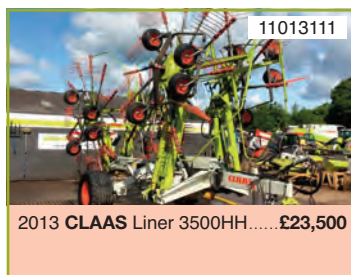

11011262
 2007 **CLAAS** Lexion 570TT **£74,000**
 Engine Hours 3739, Drum Hours 2428
 Header Size (m) 7.5

11011727
 2011 **SCHAEFFER** 9310T **£34,000**
 Engine Hours 5000

11011068
 2014 **CLAAS** Scorpion 7030 **£34,000**
 Engine Hours 5350

11013530
 2008 **CLAAS** Arion 610 **£19,500**
 Engine Hours 7400

11012156
 2005 **CLAAS** Ares 656 **£18,000**

11012770
 1994 **CASE** 4230 **£12,000**

11013257
TR275 JOSKIN **£1,950**

USED FORAGER	EngHrs	CylHrs	PickUp	Condition	Price	Ref.
2019 CLAAS JAGUAR 970				Excel	£239,000	11014085
2018 CLAAS JAGUAR 950	2015	1422	3m	Excel	£189,000	11013962
2018 CLAAS JAGUAR 860 4W				Excel	£152,500	11014011
2017 CLAAS JAGUAR 860 T4				Excel	£145,000	11013957
2016 CLAAS JAGUAR 860 T4				Excel	£130,000	11014004

Used Machinery Available NOW!

Prices exclude VAT. For more choice visit:
www.morriscorfield.co.uk

11013111
 2013 **CLAAS** Liner 3500HH.....**£23,500**

11013439
 2014 **CLAAS** LINER 2900**£14,250**

11011310
 2011 **KRONE** Swardo 900**£10,500**

11013344
 2008 **CLAAS** Liner 3000**£10,250**

11012542
 2003 **CLAAS** Liner 3000**£10,000**

11012918
 2012 **CLAAS** Liner 2900**£9,750**

11013256
 1999 **MAJOR** Roller Topper.....**£2,950**

11008454
 2015 **SIMBA** FL-030**£10,363**