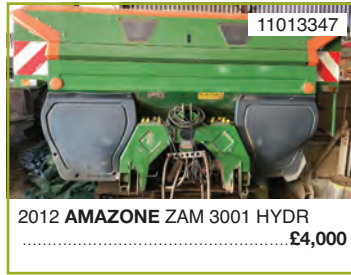

11013353
 2004 **LELY** 400-45.....**£2,200**

11012313
LEMKEN 4M**£8,750**

11013632
AMAZONE KE303/AD3000S**£7,950**

11012706
 2000 **DOWDESWELL** DP7D2....**£2,750**

11013347
 2012 **AMAZONE** ZAM 3001 HYDR
**£4,000**

11012981
 2017 **ROTO** Grind 76**£19,500**

11013210
 2009 **STEWART TRAILERS**
 Low Loader 28**£10,500**

USED FORAGER	EngHrs	CylHrs	PickUp	Condition	Price	Ref.
2015 CLAAS JAGUAR 850 SP	727	573	3m	Excel	£124,000	11013920
2015 CLAAS JAGUAR 950	3200	2300		VGGood	£120,000	11014030
2015 JOHN DEERE 8500	3180	1854		VGGood	£114,000	11014073
2012 CLAAS JAGUAR 950			3m	Good	£96,000	11014052
1996 JOHN DEERE 6710				Aver	£12,000	11014116
1995 MENGELE SH40				Good	£3,500	11013865